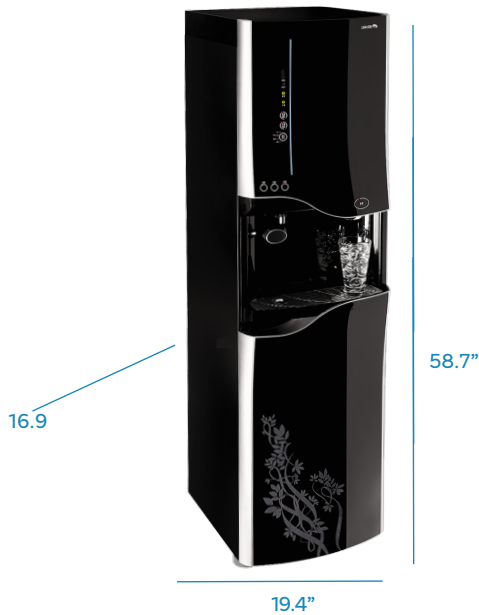

PWT 12000

ICE & WATER DISPENSER

-  Hot, cold, and ambient water plus ice dispenser
-  Elegant "bullet" ice
-  Touch-activated sensor operation
-  Ergonomic comfort-height design for no-bend dispensing
-  State-of-the-art reverse osmosis purification
-  Leak protection system
-  Energy efficiency mode

PWT 12000

ICE & WATER DISPENSER

Specifications

Description	Specifications
Weight	119.5 lbs/54.2 kg
Dimensions	16.9" w x 19.4" d x 58.7" h 430 mm w x 492 mm d x 1490 mm h
Ambient Tank Capacity	4.5 gallons/16.9 liters
Cold Tank Capacity	1.2 gallons/4.7 liters
Hot Tank Capacity	1.2 gallons/4.6 liters
Ice Storage Capacity	8.8 lbs/4 kg
Dispense Area	8.625"
Rated Voltage/ Frequency	110v/60Hz @ 6.5 amps
Power Consumption	2.83 kWh/24 hours

- Taller design for more comfortable dispense height
- Safety button for hot water dispensing
- Hot, cold, and ambient water and bullet ice
- Touch-activated sensor operation
- State-of-the-art reverse osmosis purification
- Leak protection system
- Energy efficiency mode