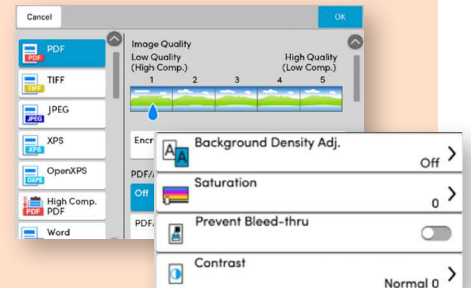

Efficient

Work quicker with fewer steps, along with quick-switch settings.