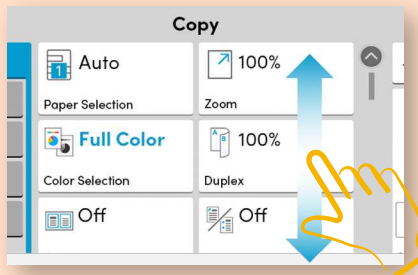

Intuitive

Emphasize important information and use gestures to select target items.